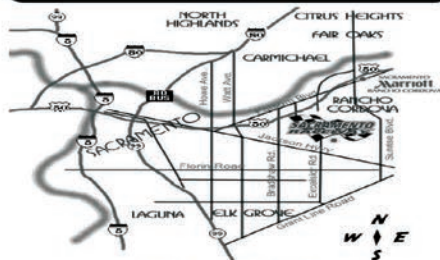

GENERAL INFORMATION

The Sacramento Bugorama is like no other VW event in the World. We open the gates on Saturday at 12:00 p.m. to allow for overnight camping, swap meet set-up and test & tune for the drag racers. Sunday is the main day of the Bugorama. This is when we have the car show, finals in drag racing, vendors and all the swap meet will be set-up.

Schedule for Saturday

12:00 p.m. Gates Open
5:00-7:30 p.m. Test & Tune Racing
6:30 p.m. 1st Round of Race Qualifying
9:00 p.m. Gates Close Time

Schedule for Sunday

7:00 a.m. Gates Open for Admission
7:00-9:00 p.m. Swap Meet and Vendor Set-Up
9:00 a.m. -12:00 p.m. Drag Racing Begins
12:00-12:30 p.m. Lunch Break
12:30 p.m. Drag Racing Eliminations Begin
4:30 p.m. Drag Racing Awards Presentation

MAP

Sacramento Raceway Park

5305 Excelsior Road • Sacramento, CA 95827

PRICES

Adult Admission : Two Day Pass	
Saturday - Sunday	$25
Sunday Only	$20
Kids 13-17 years old	$5
Car Show Display*	$20
Swap Meet Space (15x15)*	$50
Pit Parking (non VW)	$20
Camping Per Car (admission not included)	$20
RACING	
Ladies Racing Series*	$50
Trophy Class*	$50
Sportsman Eliminator* (13 seconds and slower)	$60
Pro Eliminator* (12.99 and Quicker)	$60
BRS Classes - Top Eliminator, Pro Mod, Super Street, Pro Gas, Super Combo, Pro Turbo	
(You must be a BRS member to race any BRS class listed above, $60 per year to join)	$100

*INCLUDES DRIVER ADMISSION

CAR SHOW AREA

We have a designated area at the Sacramento Bugorama where you can display your VW and hang out with your friends. You can also fill out your window card and display it for a chance to win one of our "TOP 25" awards or one of our "Special Awards" to be given out. So polish up your VW and get to the show before 10:00 am to make sure the judges see your car! Our car show staff will be walking around about 11:00 am hand picking their favorite VW's of the day. The car show awards will be handed out around 2:30 pm under the large white tent next to the car show area.

DRAG RACING

The Bugorama offers race classes for all type of cars and drivers from the novice to the pro. All cars must pass NHRA safety inspection and or BRS tech inspection at the scales to qualify to race. Here is a list of our race classes that we offer or for more race class information log on to our website - www.bugoramaracingseries.com

Ladies Racing Series (a class for the ladies)
Eliminator (13.00 seconds and slower)
Pro Eliminator (12.99 seconds and quicker)
BRS classes - Top Eliminator, Pro Mod, Super Street, Pro Gas, Super Combo, Pro Turbo.

DRAG RACING SCHEDULE

QUALIFYING

SATURDAY 6:30 PM • SUNDAY 10:00 AM

LUNCH 12:00

ELIMINATIONS

1ST ROUND 12:30 • 2ND ROUND 1:30
3RD ROUND 2:15 • 4TH ROUND 3:00
FINALS 3:30 - Times are approximately

SWAP MEET

Swap meet spaces are 15x15 and include 1 admission and vehicle pass. Please only use VW related items only. NO pre-registration needed. No New Part Vendors. 1 Car per swap meet space.

BASIC CAMPING/SWAP RULES

1. No Camp Fires
2. 1 Car per Space
3. No Fireworks
4. No Loud Music
5. No Alcohol
6. Used Automotive Related Items Only
7. No Food or Drink Sales