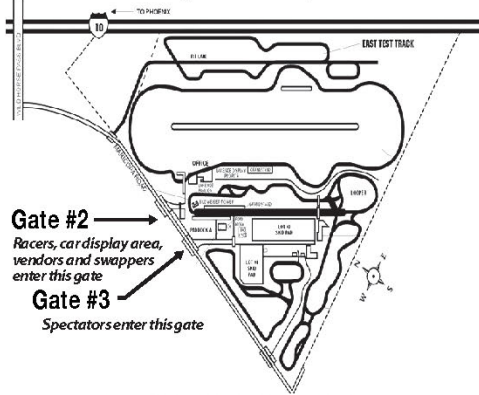

Gate #2

Racers, car display area, vendors and swappers enter this gate

Gate #3

Spectators enter this gate

WILD HORSE MOTORSPORTS PARK

20,000 South Maricopa Road
Chandler, Arizona 85226
(602) 268-0200

Schedule for Sunday